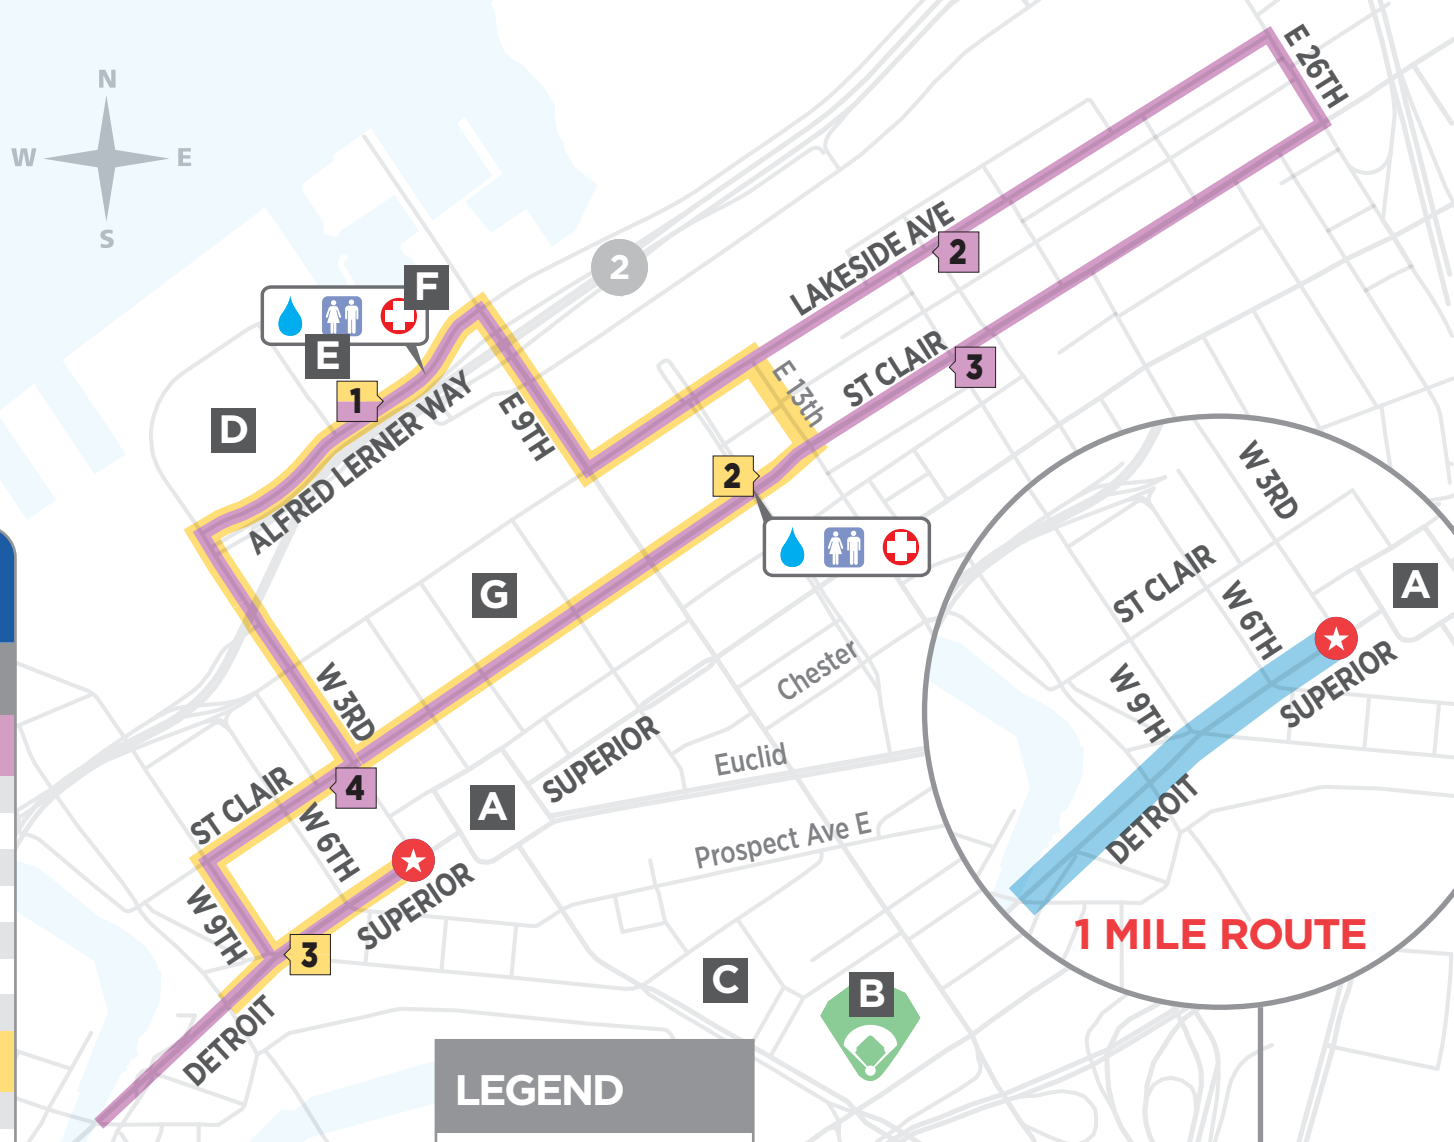

5K • 8K ROUTE MAPS

Saturday, May 18, 2019 • 8:00 am
Location: Public Square • Cleveland, OH

TURN-BY-TURN DIRECTIONS

START 5K & 8K ROUTE

START:	Superior (West of Public Square)
Right on	West 9th Street
Right on	St. Clair Avenue
Left on	West 3rd Street
Right on	Alfred Lerner Way (becomes Erieside)
Right on	East 9th Street
Left on	Lakeside Avenue

8K ROUTE CONTINUED

Right on	East 26th Street
Right on	St. Clair Avenue
Left on	West 9th Street
Right on	Superior Avenue
Turn around on Detroit/Superior Bridge	

FINISH: Superior (West of Public Square)

- A** Public Square
- B** Progressive Field
- C** Rocket Mortgage Fieldhouse
- D** First Energy Stadium
- E** Great Lakes Science Center
- F** Rock & Roll Hall of Fame
- G** Convention Center

LEGEND

-  5K Course
-  8K Course
-  1 Mile Course
-  Fluid Station
-  5K Mile Marker
-  8K Mile Marker
-  Medical Station
-  Restrooms

1 MILE ROUTE MAP

Saturday, May 18, 2019 • 12:00 pm
Location: Public Square • Cleveland, OH

TURN-BY-TURN DIRECTIONS

1 MILE ROUTE

START:	Superior (West of Public Square)
West	on Superior
Turn around on Detroit Superior Bridge	
FINISH:	Superior (West of Public Square)