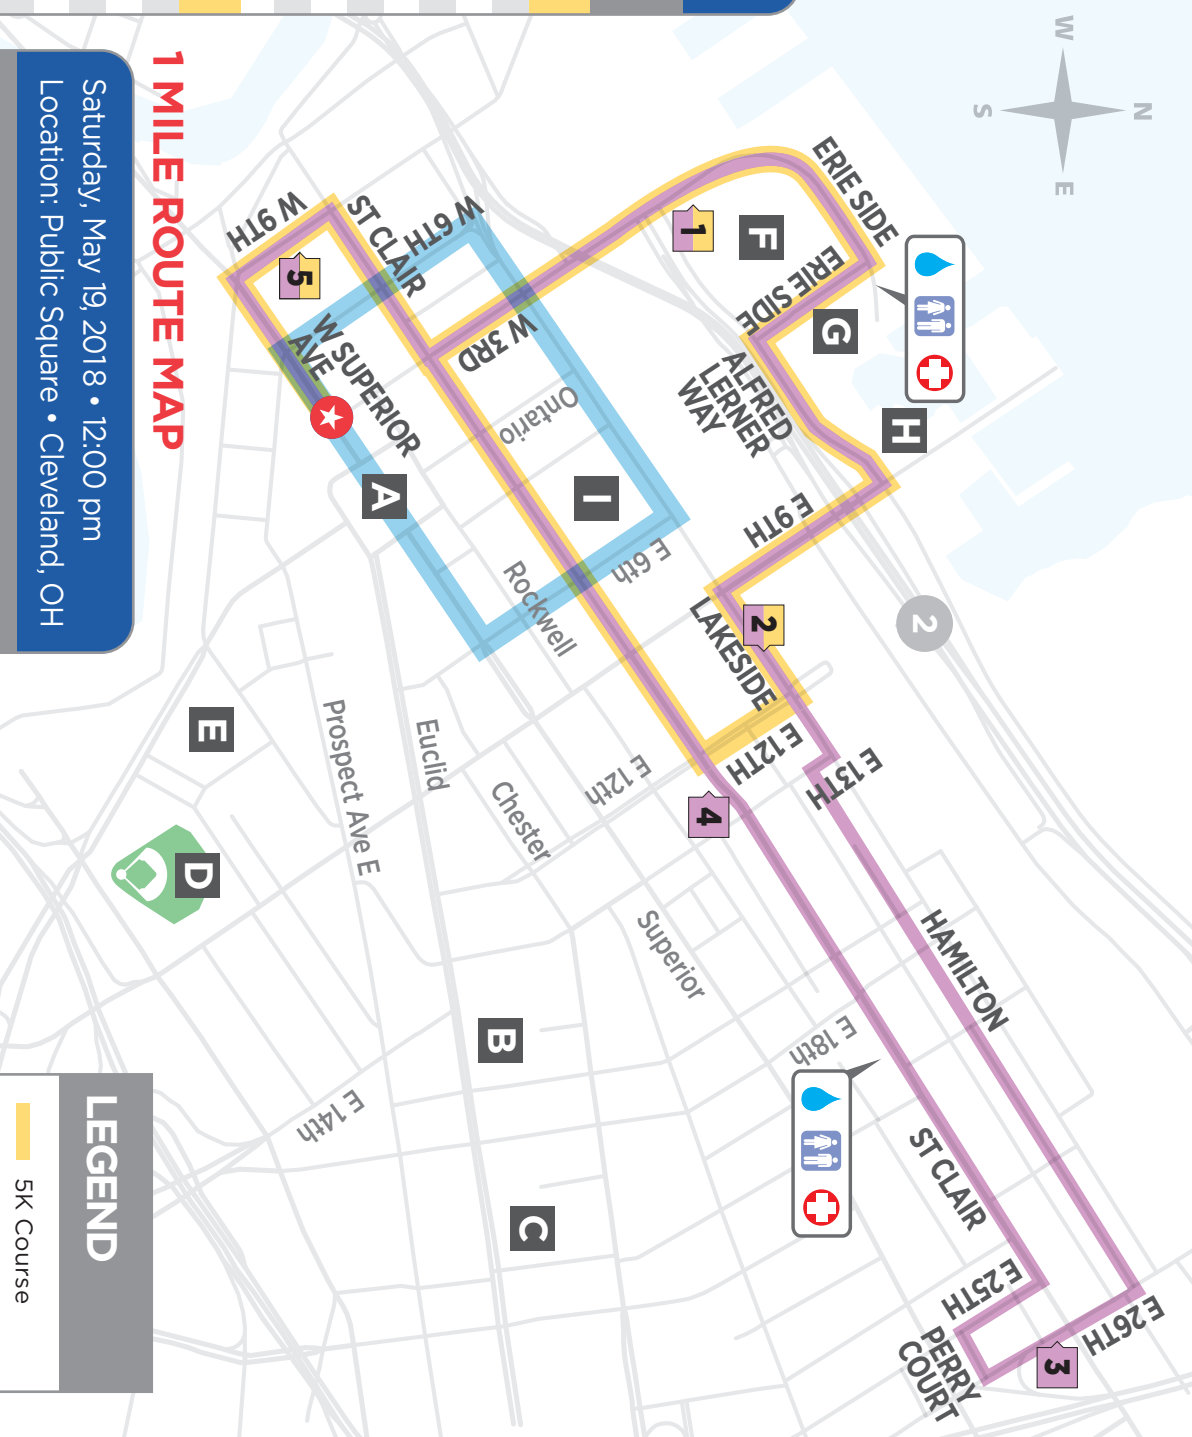

**5K • 8K ROUTE MAPS**

Saturday, May 19, 2018 • 8:00 am

Location: Public Square • Cleveland, OH

**TURN-BY-TURN DIRECTIONS**

**START 5K & 8K ROUTE**

**START:** Superior just West of Public Square

- Right on West 9th Street
- Right on St. Clair Avenue
- Left on West 3rd Street (becomes Eriesside Ave.)
- Right on Eriesside Avenue
- Left on Eriesside Avenue at Alfred Lerner Way
- Right on East 9th Street
- Left on Lakeside Avenue East

**5K ROUTE CONTINUED**

- Right on East 12th Street
- Right on St. Clair Avenue
- Left on West 9th Street
- Left on Superior Avenue

**FINISH:** Superior just before Public Square

**8K ROUTE CONTINUED**

- Right on East 13th Street
- Left on Hamilton Avenue
- Right on East 26th Street
- Right on Perry Court
- Right on East 25th Street
- Left on St. Clair Avenue
- Left on West 9th Street
- Left on West Superior Avenue

**FINISH:** Superior just before Public Square

**1 MILE ROUTE MAP**

Saturday, May 19, 2018 • 12:00 pm

Location: Public Square • Cleveland, OH

**TURN-BY-TURN DIRECTIONS**

**1 MILE ROUTE**

**START:** Superior at Public Square

- Continue East on Superior
- Left on E. 6th Street
- Left on Lakeside Avenue
- Left on W. 6th Street

**FINISH:** Near W. 3rd Street

**LEGEND**

- 5K Course
- 8K Course
- 1 Mile Course
- 💧 Fluid Station
- 1 5K Mile Marker
- 1 8K Mile Marker
- + Medical Station
- ♿ Restrooms