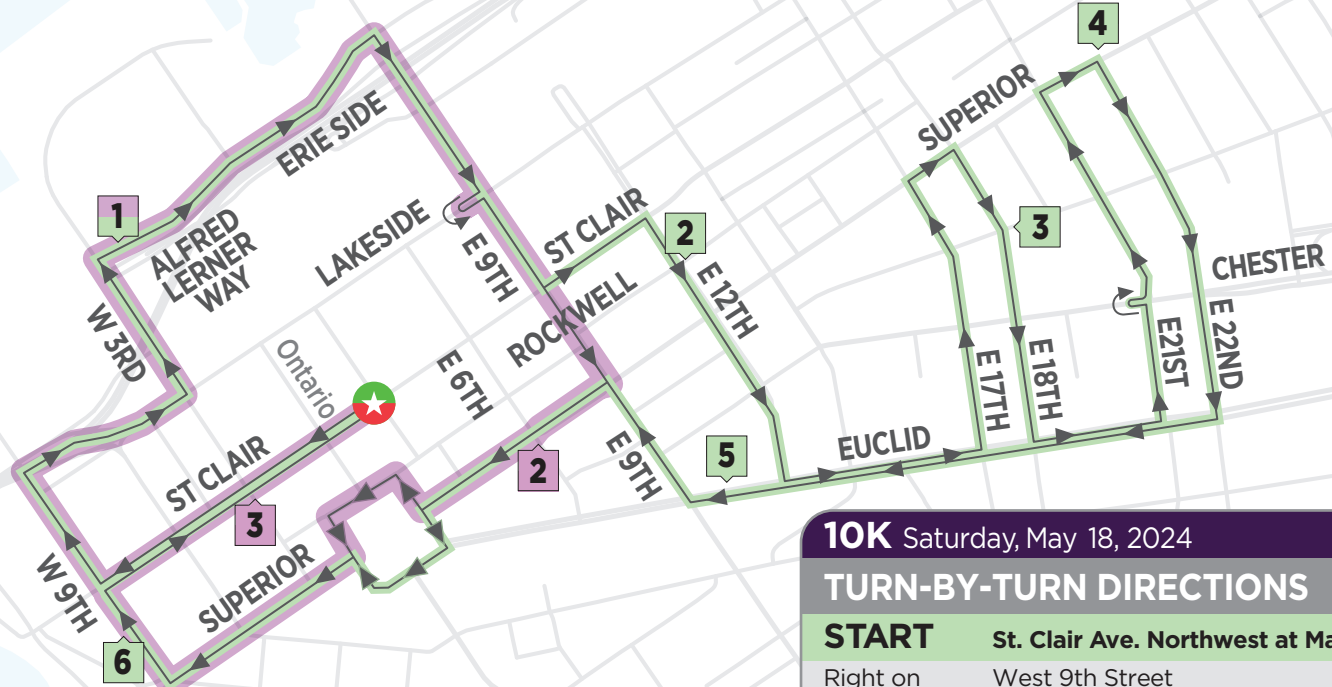

## 5K • 10K ROUTES

Saturday, May 18, 2024

WENDY PARK

- A** Public Square
- B** Playhouse Square
- C** Cleveland State
- D** Progressive Field
- E** Quicken Loans Arena
- F** First Energy Stadium
- G** Great Lakes Science Center
- H** Rock & Roll Hall of Fame
- I** Convention Center

### LEGEND

- Start/Finish
- 5K Course
- 10K Course
- Fluid Station
- 5K Mile Marker
- 10K Mile Marker
- Medical Station
- Restrooms

#### TURN-BY-TURN DIRECTIONS

START	St. Clair Ave. Northwest at Mall B
Right on	West 9th Street
Right on	Lakeside Avenue
Left on	West 3rd Street
Right on	Alfred Lerner Way
Right on	East 9th Street
Right on	Lakeside Avenue
U turn on	Lakeside Avenue
Right on	East 9th Street
Right on	Superior Avenue
Left on	Rockwell Ave
Left on	West Roadway
Right on	Superior Avenue
Right on	West 9th Street
Right on	West Saint Clair Avenue
<b>FINISH:</b>	<b>St. Clair Ave. Northwest at Mall B</b>

#### TURN-BY-TURN DIRECTIONS

START	St. Clair Ave. Northwest at Mall B
Right on	West 9th Street
Right on	West Lakeside Ave
Left on	West 3rd Street
Right on	Alfred Lerner Way
Right on	East 9th Street
Left on	Saint Clair Avenue
Right on	East 12th Street
Left on	Euclid Avenue
Left on	East 17th Street
Right on	Superior Avenue
Right on	East 18th Street
Left on	Euclid Avenue
Left on	East 21st Street
Left on	Chester Avenue
U turn on	Chester Avenue
Left on	East 21st Street
Right on	Superior Avenue East
Right on	East 22nd Street
Right on	Euclid Avenue
Right on	East 9th Street
Left on	Superior Avenue
Left on	East Roadway
Right on	South Roadway
Left on	Superior Avenue
Right on	West 9th Street
Right on	West Saint Clair Avenue
<b>FINISH:</b>	<b>St. Clair Ave. Northwest at Mall B</b>