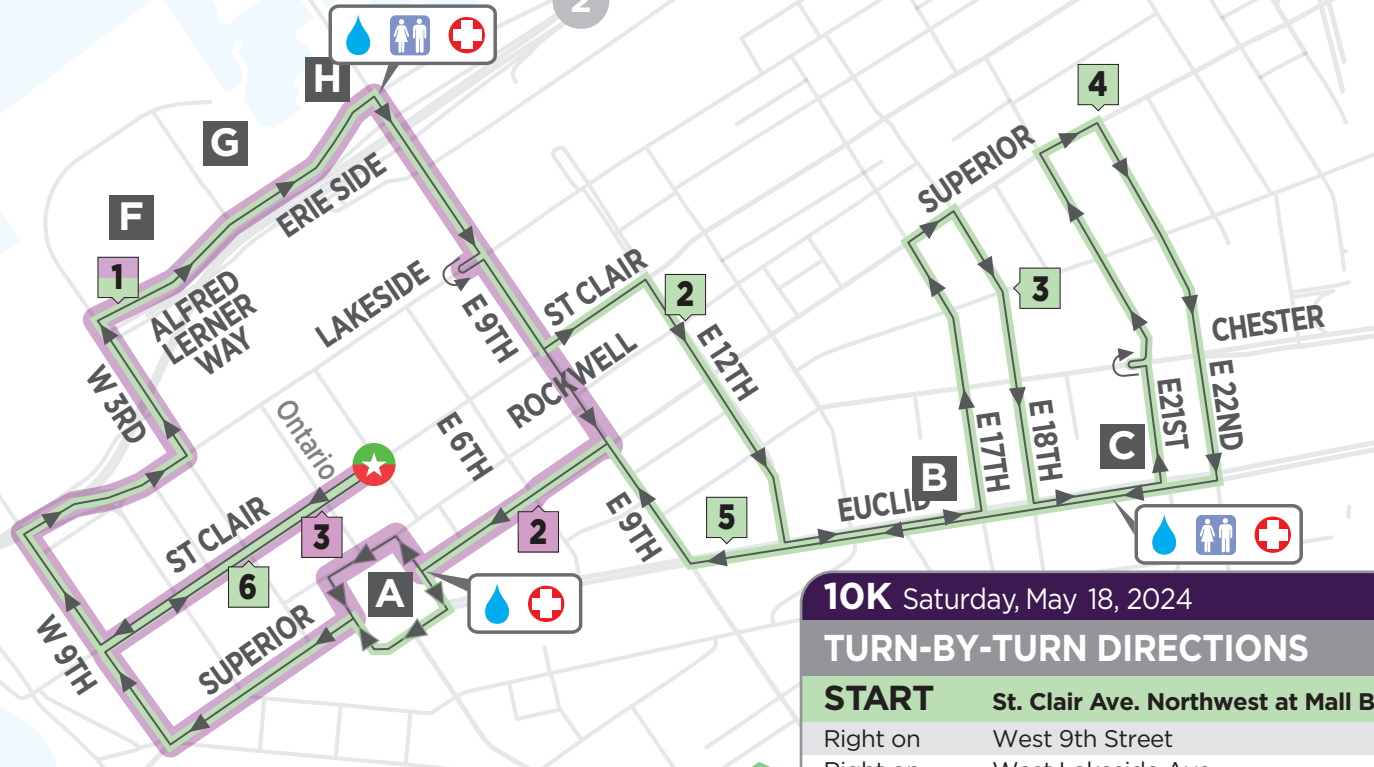

## 5K • 10K ROUTES

Saturday, May 18, 2024

WENDY PARK

- A** Public Square
- B** Playhouse Square
- C** Cleveland State
- D** Progressive Field
- E** Quicken Loans Arena
- F** First Energy Stadium
- G** Great Lakes Science Center
- H** Rock & Roll Hall of Fame
- I** Convention Center

### LEGEND

- Start/Finish
- 5K Course
- 10K Course
- Fluid Station
- 5K Mile Marker
- 10K Mile Marker
- Medical Station
- Restrooms

#### TURN-BY-TURN DIRECTIONS

START	St. Clair Ave. Northwest at Mall B
Right on	West 9th Street
Right on	Lakeside Avenue
Left on	West 3rd Street
Right on	Alfred Lerner Way
Right on	East 9th Street
U turn on	Lakeside Avenue
Right on	East 9th Street
Right on	Superior Avenue
Left on	Rockwell Ave
Left on	West Roadway
Right on	Superior Avenue
Right on	West 9th Street
Right on	West Saint Clair Avenue
<b>FINISH:</b>	<b>St. Clair Ave. Northwest at Mall B</b>

#### TURN-BY-TURN DIRECTIONS

START	St. Clair Ave. Northwest at Mall B
Right on	West 9th Street
Right on	West Lakeside Ave
Left on	West 3rd Street
Right on	Alfred Lerner Way
Right on	East 9th Street
Left on	Saint Clair Avenue
Right on	East 12th Street
Left on	Euclid Avenue
Left on	East 17th Street
Right on	Superior Avenue
Right on	East 18th Street
Left on	Euclid Avenue
Left on	East 21st Street
U turn on	Chester Avenue
Left on	East 21st Street
Right on	Superior Avenue East
Right on	East 22nd Street
Right on	Euclid Avenue
Right on	East 9th Street
Left on	Superior Avenue
Left on	East Roadway
Right on	South Roadway
Left on	Superior Avenue
Right on	West 9th Street
Right on	West Saint Clair Avenue
<b>FINISH:</b>	<b>St. Clair Ave. Northwest at Mall B</b>